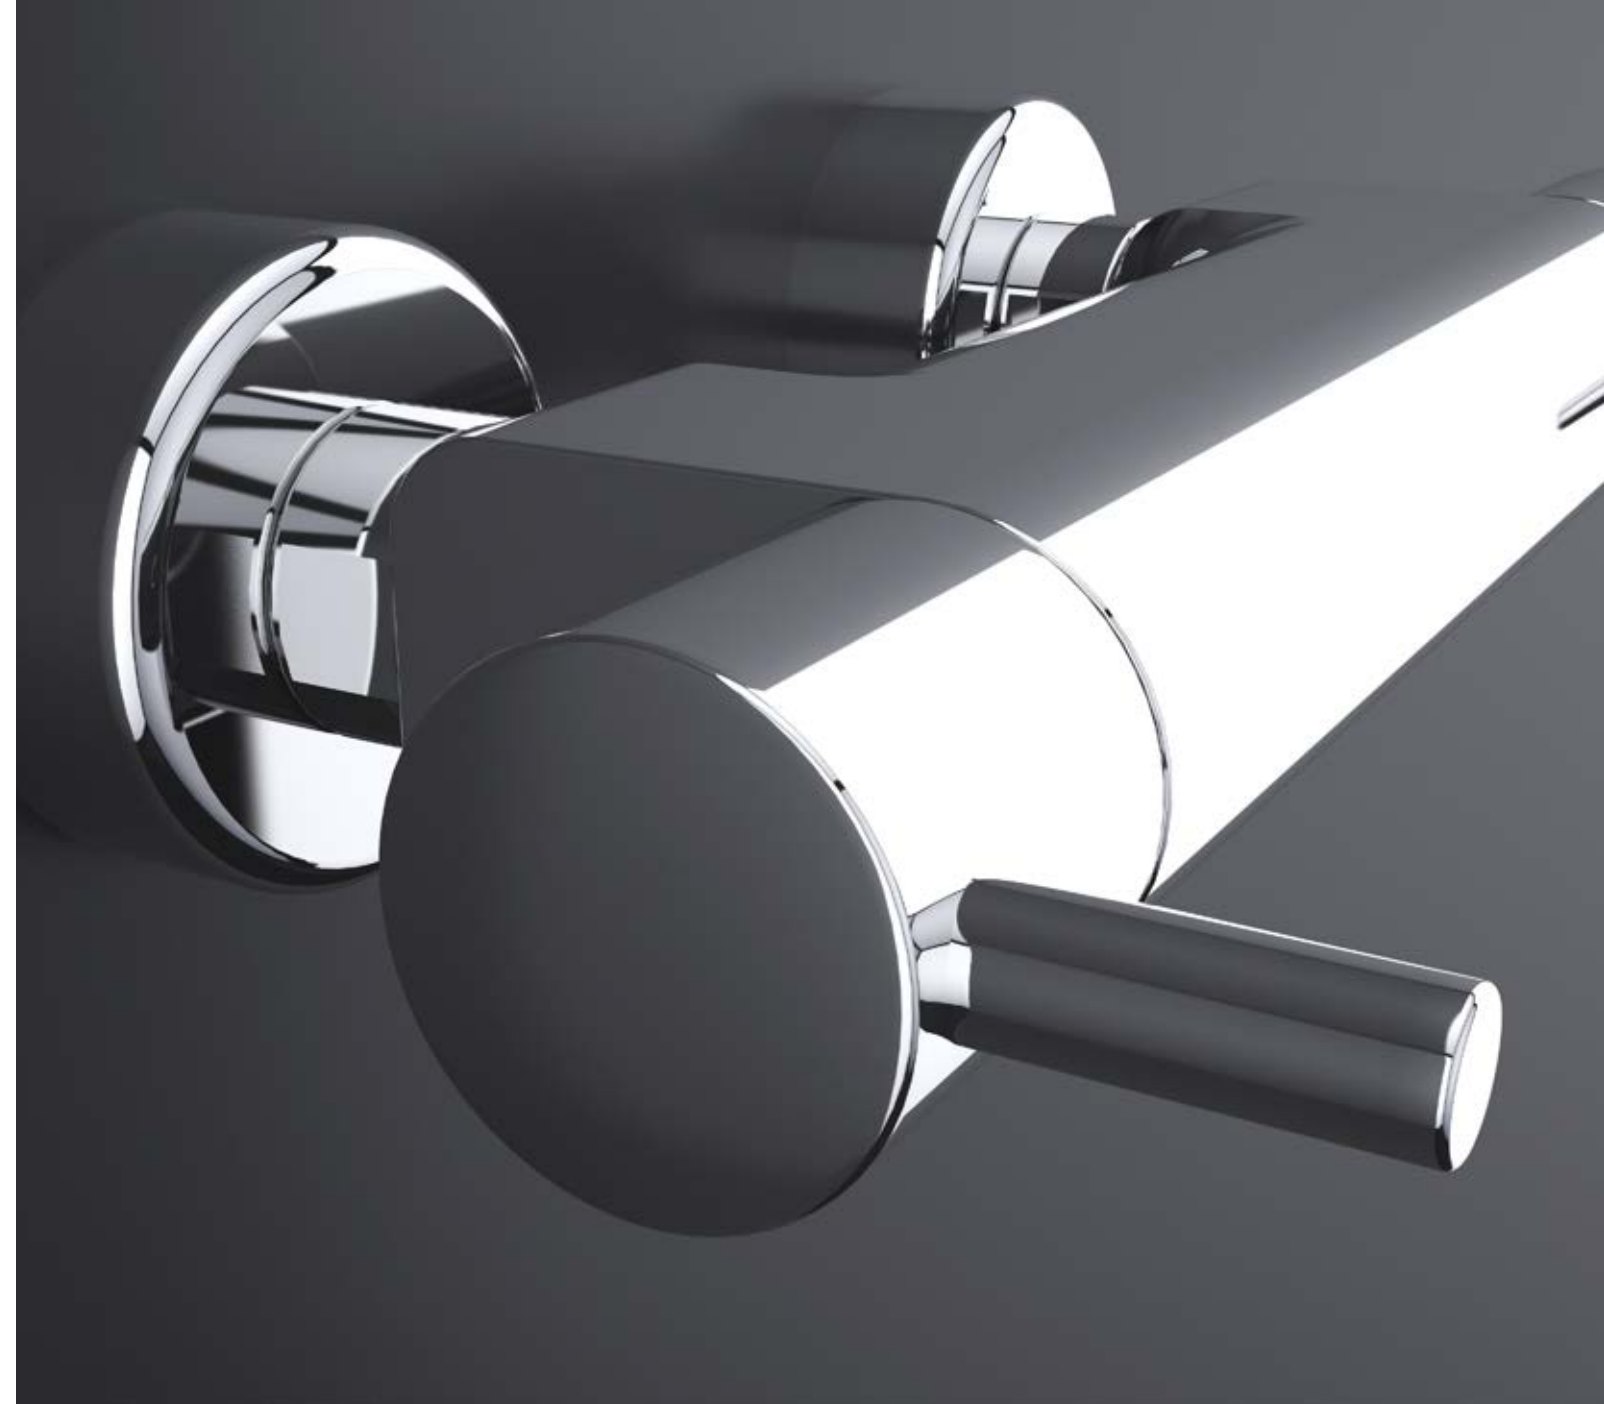

Contents

 PURO - 4	 KIKO - 5	 NULO - 6
 ENZO - 7	 MIO - 8-9	 CHRONOS - 9
 TELO - 9	 ACURA - 9	 EVER - 10
 TRADITIONAL - 10	 SHOWER RISER KITS/ BLISTER PACKS - 10	 ACCESSORIES - 11

General information

OFFICE HOURS

Monday to Friday 8.30am to 5.00pm.

PRICES

Prices are exclusive of VAT and are subject to change without notice. All prices displayed are recognised as list.

TERMS

A copy of Intatec's terms and conditions is available on our website www.intatec.co.uk or by request.

PROPERTY OF GOODS

Until full payment is received, all goods supplied remain the property of Intatec Limited.

ORDERING

Carriage paid if order value over £100. Small order charge of £7.50 applied to all orders under £100.

DELIVERY

Carriage Paid 1-3 day service, UK mainland only. Please inquire at time of ordering.

WARRANTY

Unless stated the guarantee period for all shower collection products published in this brochure is 5 years and is limited to product repair or replacement only.

For a full copy of Intatec's terms and conditions, please visit our website www.intatec.co.uk

Intatec offers a range of superbly designed products which have been designed and developed to bring style and more importantly safety to both bath and shower room.

The introduction of legislation relating to the compulsory fitting of anti-scald thermostatically controlled products will mean the TMV2 and TMV3 approved Intatec range will be essential for installation in domestic, care, hospital, health, leisure and institutional applications.

Our shower and bath/shower mixers are guaranteed for five years from the date of purchase* when fitted in accordance with installation instructions and best working practice (including local water bylaws).

Intatec Limited has been assessed by SGS and has been granted approval under the terms of the scheme for Quality Management Systems to ISO 14001:2015, ISO 9001:2015 and OHSAS 18001.

*Replacement products or replacement parts are available in the unlikely event of a manufacturing fault occurring. Liability does not cover consequential loss or damage.