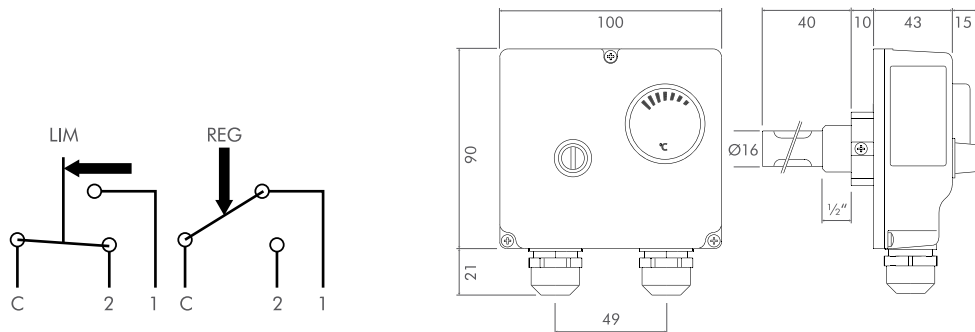

THERMOSTATS

Product Range

Description	Temp. Range	Code
Cylinder stat	20 - 90°C	CYLSTA
Pipe stat	20 - 90°C	PIPSTA
Single stat	0 - 90°C	SINSTA
Twin stat	0 - 90°C	TWINSTA

cylinder stat

single stat

twin stat

AIRFIELD INDUSTRIAL ESTATE, HIXON, STAFFORD, ST18 0PF
 T. 01889 272180 F. 01889 272181 SALES@INTATEC.CO.UK
 WWW.INTATEC.CO.UK