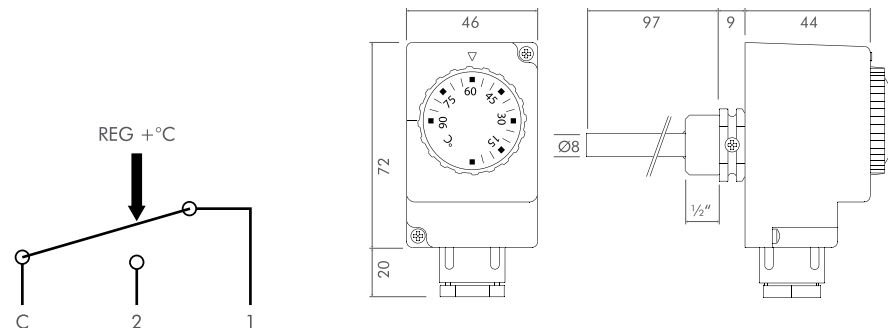

THERMOSTATS

Product Range

Description	Temp. Range	Code
Cylinder stat	20 - 90°C	CYLSTA
Pipe stat	20 - 90°C	PIPSTA
Single stat	0 - 90°C	SINSTA
Twin stat	0 - 90°C	TWINSTA

cylinder stat

single stat

twin stat

AIRFIELD INDUSTRIAL ESTATE, HIXON, STAFFORD, ST18 0PF
 T. 01889 272180 F. 01889 272181 SALES@INTATEC.CO.UK
 WWW.INTATEC.CO.UK