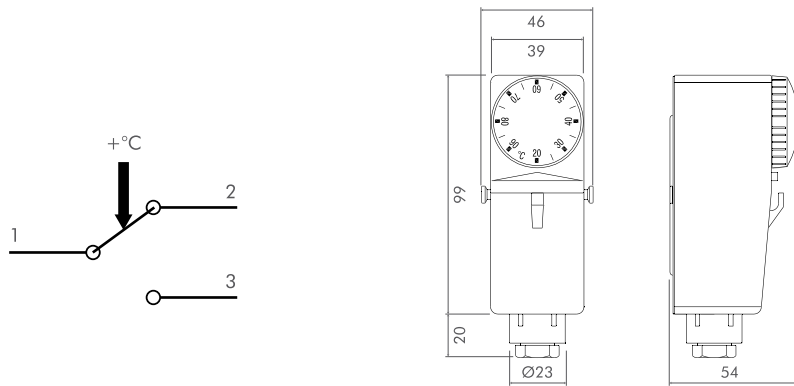

THERMOSTATS

Product Range

Description	Temp. Range	Code
Cylinder stat	20 - 90°C	CYLSTA
Pipe stat	20 - 90°C	PIPSTA
Single stat	0 - 90°C	SINSTA
Twin stat	0 - 90°C	TWINSTA

cylinder stat

single stat

twin stat

AIRFIELD INDUSTRIAL ESTATE, HIXON, STAFFORD, ST18 0PF
 T. 01889 272180 F. 01889 272181 SALES@INTATEC.CO.UK
 WWW.INTATEC.CO.UK