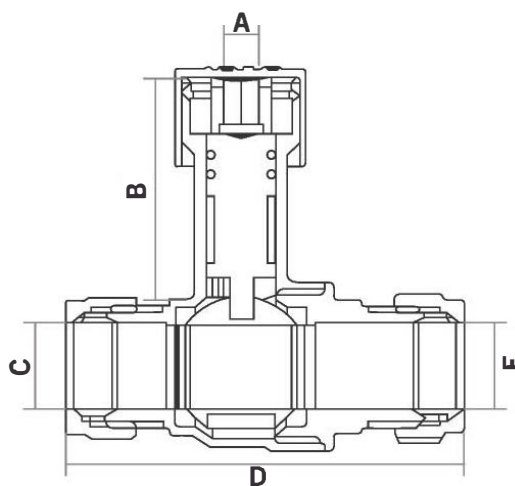

### DESCRIPTION:

15mm Extended Key Type Ball Valve

22mm Extended Key Type Ball Valve

28mm Extended Key Type Ball Valve

35mm Extended Key Type Ball Valve

Tool for Key Type Ball Valve

**Note: Supplied with red & blue dust cover caps**

### Technical Specification

Max Operating Pressure 25 Bar

Maximum Inlet Temperature 110°

Size	A	B	C	D	E
15mm	SW6	38 ±0.5	Ø14.5mm	64.9mm	Ø15.15mm
22mm	SW6	38 ±0.5	Ø20mm	85.6mm	Ø22.2mm
28mm	SW6	43 ±0.5	Ø24mm	90.4mm	Ø28.3mm
35mm	SW6	43 ±0.5	Ø35.15mm	105.7mm	Ø30mm