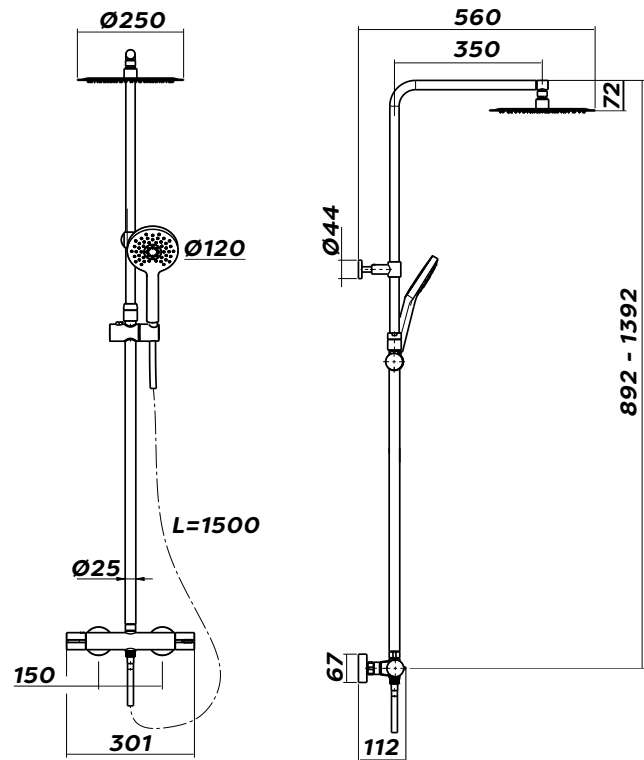

Product

IX200025BK - Enzo Black Safe-Touch Dual Outlet Thermostatic Shower with Telescopic Riser Kit, Overhead Soaker & Handset

Technical Specification

Max Inlet Pressure (static):	5 Bar
Min Inlet Pressure (dynamic):	0.5 Bar
Max Inlet Temperature:	65°C
Factory Pre-set Temperature:	38°C with max temp stop
Temperature Stability:	+/-2°C
Inlet Connections with fast fix:	15mm
Outlet Connections:	G1/2" BSP

**Min Temperature Differential
Between Hot Inlet and Mixed Outlet
to Achieve Cold Water Failsafe:** **15°C**

Additional Information

Anti-scald thermostatic technology with fail safe protection on both the hot and cold supplies

Safe-touch body

Fully adjustable telescopic riser kit with large stainless steel overhead soaker

Metal Handles

Smooth anti-twist hose

Sliding handset holder

Multi-function handset

Fast fix brackets

IX200025BK Flow Rate