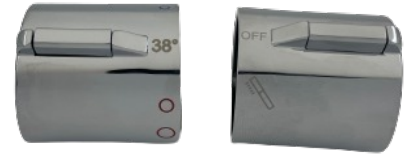

ST20004XX - Temperature Cartridge

ST00003XX - Flow Cartridge

PU100009XX- Handle Pack

30009CPX - Hose Retaining Ring

HS1007CP - Handset

31612CP - Handset Holder

WB103 - Wall Brackets

20010CP - Fast Fix Brackets

800032CP - Smooth Hose