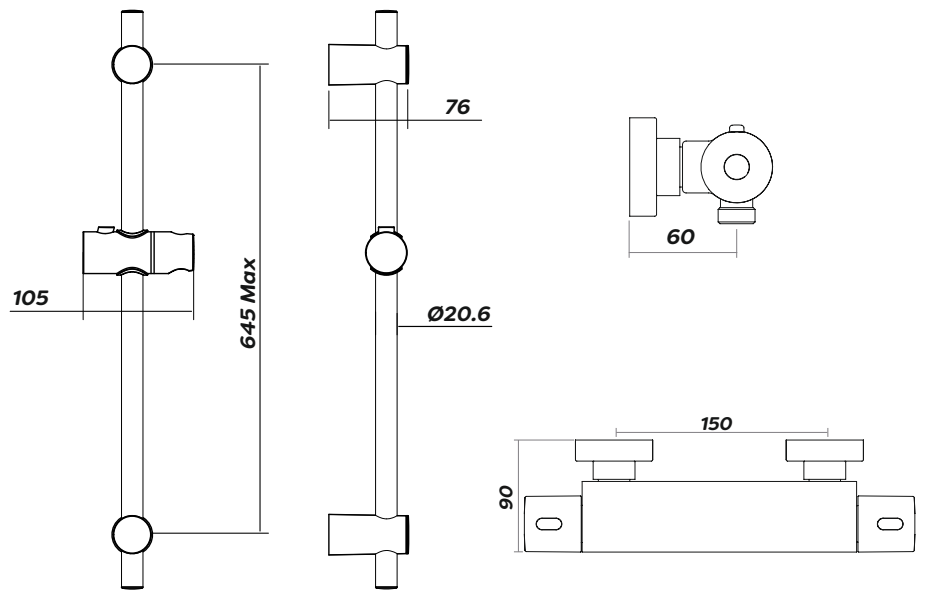

Product

IX100020CP - Enzo Safe-Touch Single Outlet Thermostatic Shower with Flexible Riser Kit & Multi-Function Handset

Technical Specification

Max Inlet Pressure (static):	5 Bar
Min Inlet Pressure (dynamic):	0.2 Bar
Max Inlet Temperature:	65°C
Factory Pre-set Temperature:	38°C with max temp stop
Temperature Stability:	+/-2°C
Inlet Connections with fast fix:	15mm
Outlet Connection:	G1/2" BSP

Min Temperature Differential Between Hot Inlet and Mixed Outlet to Achieve Cold Water Failsafe: **15°C**

Additional Information

Anti-scald thermostatic technology with fail safe protection on both the hot and cold supplies

Safe-touch body

Flexible riser kit with adjustable fixing points

Double cross-linked anti-twist hose
Sliding handset holder

Multi-function handset

Fast fix brackets

IX100020CP Flow Rate