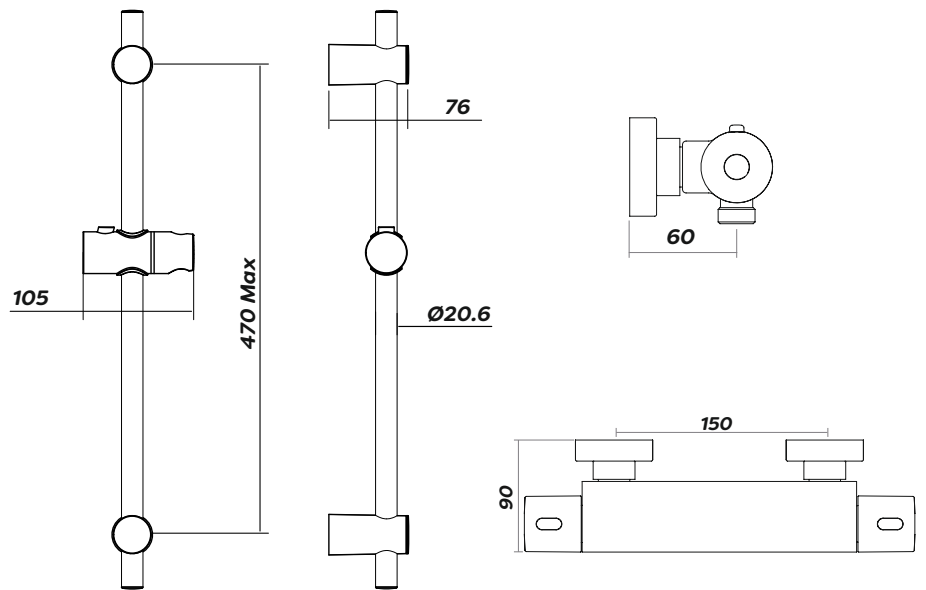

Technical Specification

Max Inlet Pressure (static):	5 Bar
Min Inlet Pressure (dynamic):	0.2 Bar
Max Inlet Temperature:	65°C
Factory Pre-set Temperature:	38°C with max temp stop
Temperature Stability:	+/-2°C
Inlet Connections with fast fix:	15mm
Outlet Connection:	G1/2" BSP

Min Temperature Differential Between Hot Inlet and Mixed Outlet to Achieve Cold Water Failsafe: **15°C**