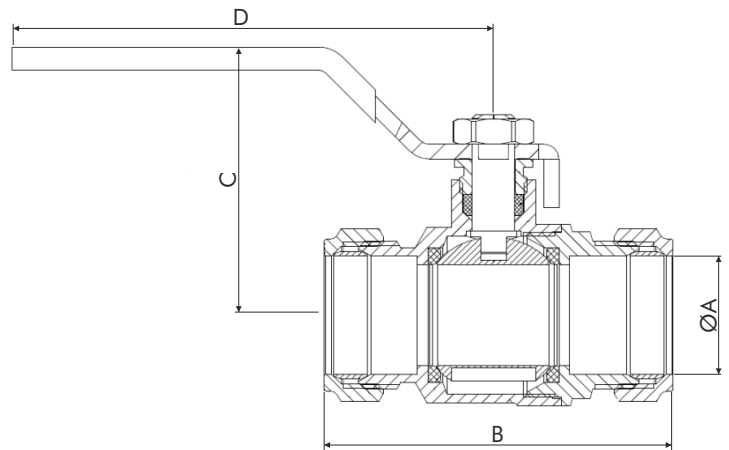

PRODUCT RANGE

CODE: DESCRIPTION:

TR15BBV - 15mm Full Bore Compression Butterfly Ball Valve
 TR22BBV - 22mm Full Bore Compression Butterfly Ball Valve
 TR28BBV - 28mm Full Bore Compression Butterfly Ball Valve
 TR15LBV - 15mm Full Bore Compression Lever Ball Valve
 TR22LBV - 22mm Full Bore Compression Lever Ball Valve
 TR28LBV - 28mm Full Bore Compression Lever Ball Valve
 TR35LBV - 35mm Full Bore Compression Lever Ball Valve
 TR42LBV - 42mm Full Bore Compression Lever Ball Valve
 TR54LBV - 54mm Full Bore Compression Lever Ball Valve

Note: Supplied with both a red & blue handle

Technical Specification

Max Operating Pressure 25 Bar
 Maximum Inlet Temperature 110°

Size	A	B	C	D
15mm	15	63.5	49	35
22mm	22	80	49	39
28mm	28	82.5	65.5	52

Size	A	B	C	D
15mm	15	63.5	47.5	86
22mm	22	80	51.5	86
28mm	28	82.5	63.5	114
35mm	35	107.4	73.3	124
42mm	42	124.8	80.7	124
54mm	54	143	-	153