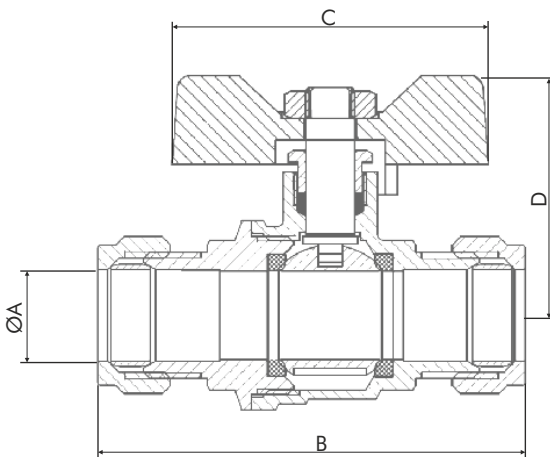

PRODUCT RANGE

CODE: DESCRIPTION:

TR15BBV - 15mm Full Bore Compression Butterfly Ball Valve
 TR22BBV - 22mm Full Bore Compression Butterfly Ball Valve
 TR28BBV - 28mm Full Bore Compression Butterfly Ball Valve
 TR15LBV - 15mm Full Bore Compression Lever Ball Valve
 TR22LBV - 22mm Full Bore Compression Lever Ball Valve
 TR28LBV - 28mm Full Bore Compression Lever Ball Valve
 TR35LBV - 35mm Full Bore Compression Lever Ball Valve
 TR42LBV - 42mm Full Bore Compression Lever Ball Valve
 TR54LBV - 54mm Full Bore Compression Lever Ball Valve

Note: Supplied with both a red & blue handle

Technical Specification

Max Operating Pressure 25 Bar
 Maximum Inlet Temperature 110°

Size	A	B	C	D
15mm	15	63.5	49	35
22mm	22	80	49	39
28mm	28	82.5	65.5	52

Size	A	B	C	D
15mm	15	63.5	47.5	86
22mm	22	80	51.5	86
28mm	28	82.5	63.5	114
35mm	35	107.4	73.3	124
42mm	42	124.8	80.7	124
54mm	54	143	-	153