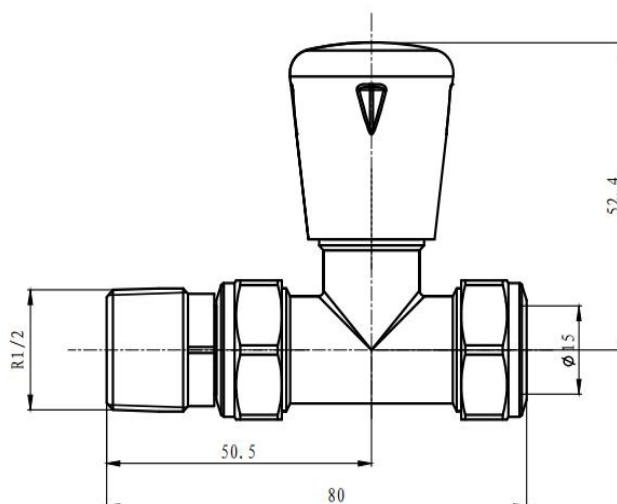

PRODUCT RANGE

CODE:

MRV15STR

DESCRIPTION:

15mm Straight Manual Rad Valve

Dimensions

Technical Specification

Max Operating Pressure 10 Bar

Maximum Inlet Temperature 100°