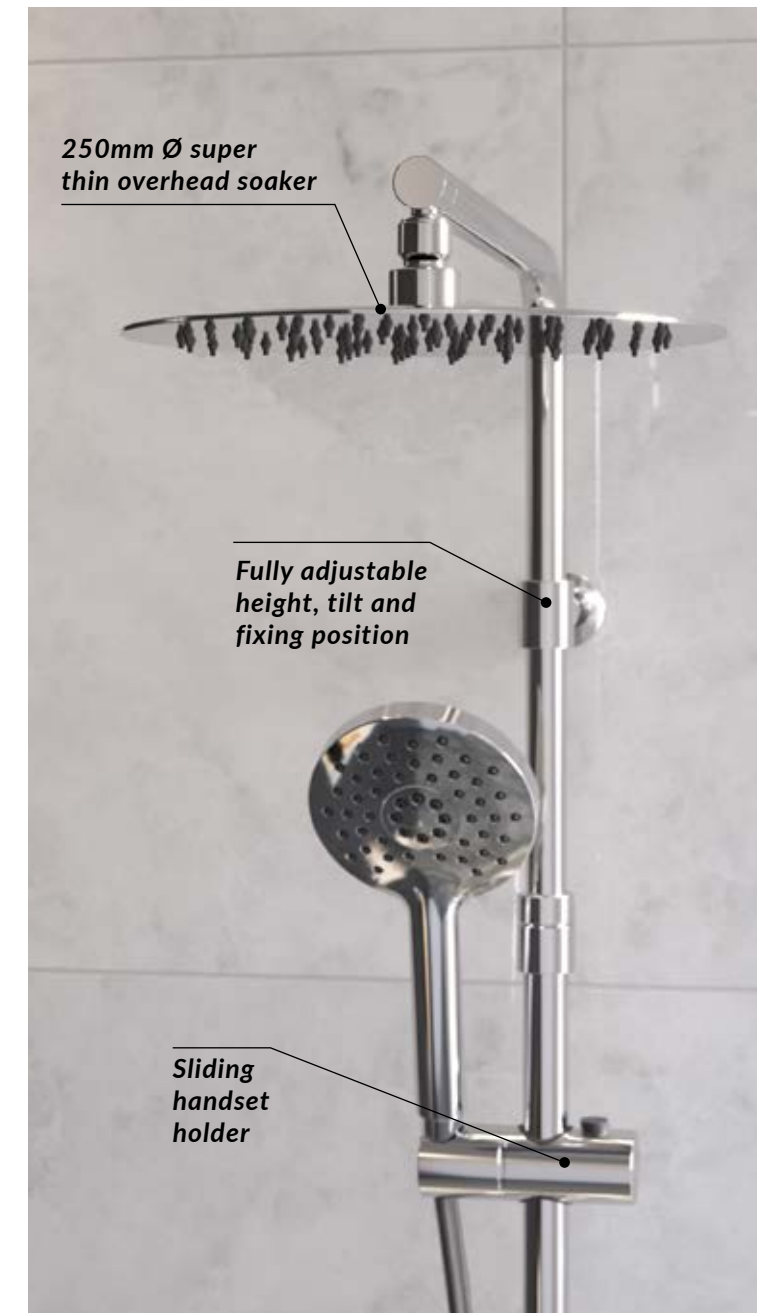

EXPOSED SHOWER VALVE

A shower valve that fits on the wall. Supplied with fast-fix brackets for easy, quick installation. Making them the ideal choice for a quick bathroom refresh.

SLIDE RAIL

A wall-mounted rail with a sliding handset holder to position your handset perfectly.

CODE: IX200020CP

For the ultimate showering experience, Enzo Dual outlet features an elegant and invigorating overhead soaker as well as a stylish single-function handset.

inspiration

Scan for data sheet and instructions

The showering collection by Intatec, with thermostatic anti-scald technology built-in.

Multi-function handset

250mm Ø super thin overhead soaker

Fully adjustable height, tilt and fixing position

Sliding handset holder