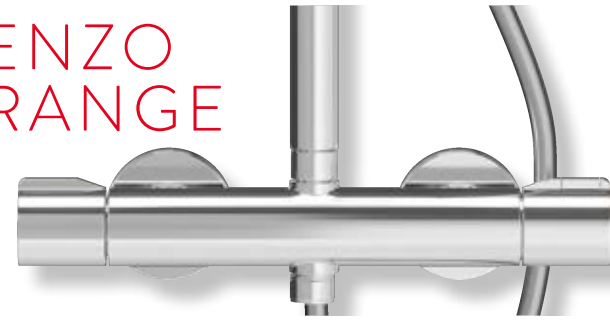

04 inspiration showering explained

ENZO RANGE

- 6 single outlet thermostatic shower
- 8 safe-touch single outlet thermostatic shower
- 10 deluxe safe-touch single outlet thermostatic shower
- 12 safe-touch dual outlet thermostatic shower
- 14 deluxe safe-touch dual outlet thermostatic shower
- 16 black safe-touch dual outlet thermostatic shower
- 18 thermostatic bath shower mixer
- 20 concealed single outlet thermostatic shower
- 22 concealed dual outlet thermostatic shower