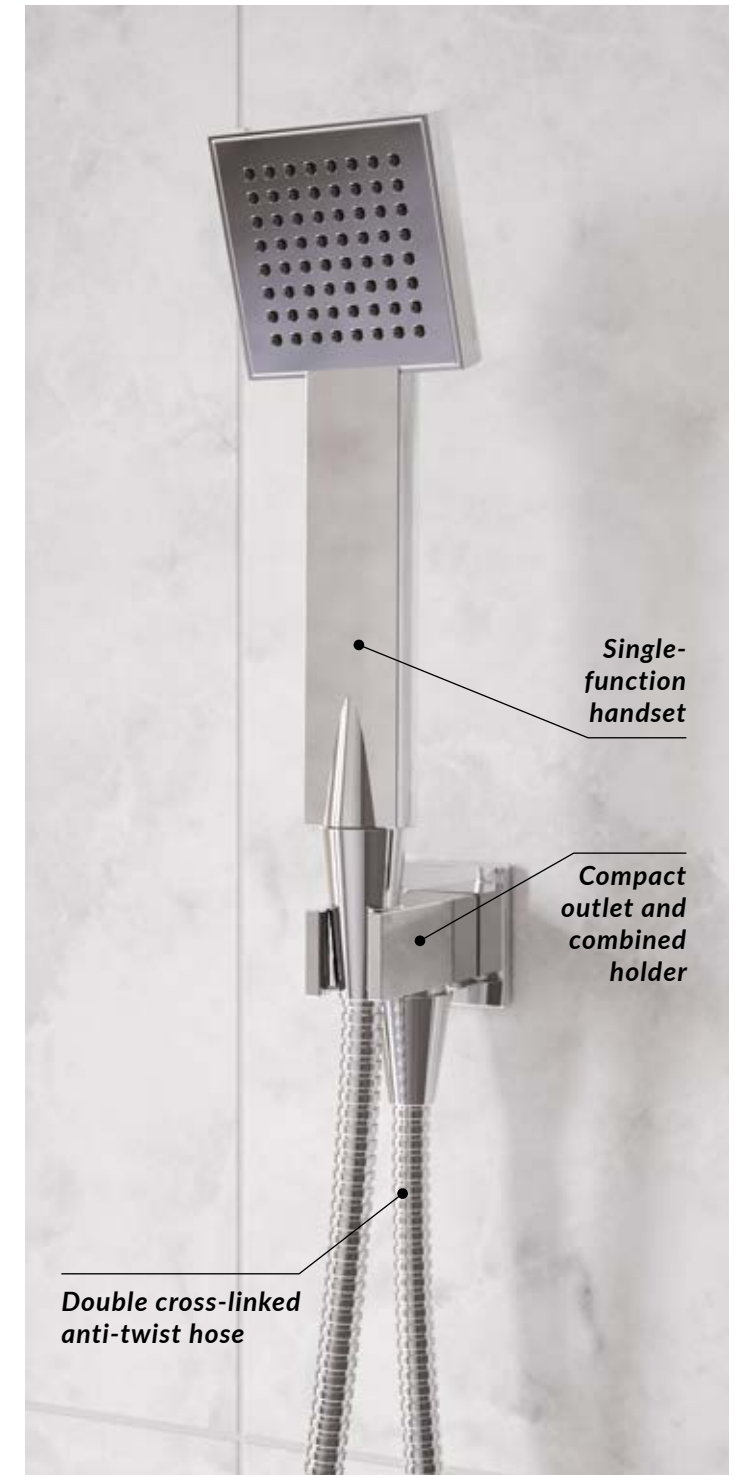

Anti-scald
Technology

Anti-scald
technology

Single-
function
handset

Sliding
handset
holder

Double cross-
linked anti-
twist hose

Scan for data sheet
and instructions

The showering collection by Intatec,
with thermostatic anti-scald technology built-in.

inspiration

Scan for data sheet and instructions

The showering collection by Intatec, with thermostatic anti-scald technology built-in.

Large 200mm overhead soaker

Anti-scald technology

Mio concealed dual outlet thermostatic shower with overhead arm, soaker and rinse station

CODE: IX600015CP

Elegant minimalism at its absolute finest, the Mio dual outlet concealed shower valve, handset and overhead soaker look stunning in gleaming bright chrome. And with added anti-scald protection built-in, Mio has every base covered.