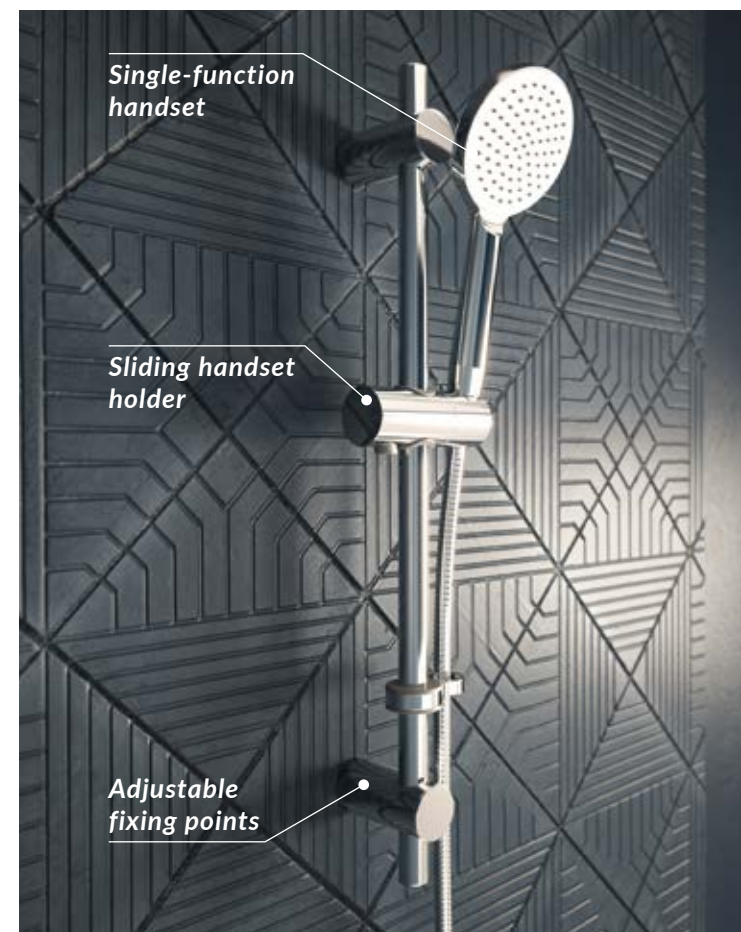

CONCEALED SHOWER VALVE

A shower valve that fits flush to the wall with all working parts hidden for a more minimalistic look.

SINGLE / DUAL OUTLET

The shower valve that controls and delivers water. A single outlet valve delivers water to one outlet e.g. a multi-function handset. A dual outlet shower valve delivers water to an overhead soaker or a handset. We offer a range of single and dual outlet showers in both ENZO and MIO product ranges.

EXPOSED SHOWER VALVE

A shower valve that fits on the wall. Supplied with fast-fix brackets for easy, quick installation. Making them the ideal choice for a quick bathroom refresh.

SLIDE RAIL

A wall-mounted rail with a sliding handset holder to position your handset perfectly.

inspiration

Scan for data sheet and instructions

The showering collection by Intatec, with thermostatic anti-scald technology built-in.

Double cross-linked anti-twist hose

Fast-fix brackets

Anti-scald technology

Single-function handset

Sliding handset holder

Adjustable fixing points

Enzo single outlet thermostatic shower with flexible riser kit and handset

CODE: IX100010CP

Beautiful curved lines and a simple form complements the technology that is packed into this graceful shower.