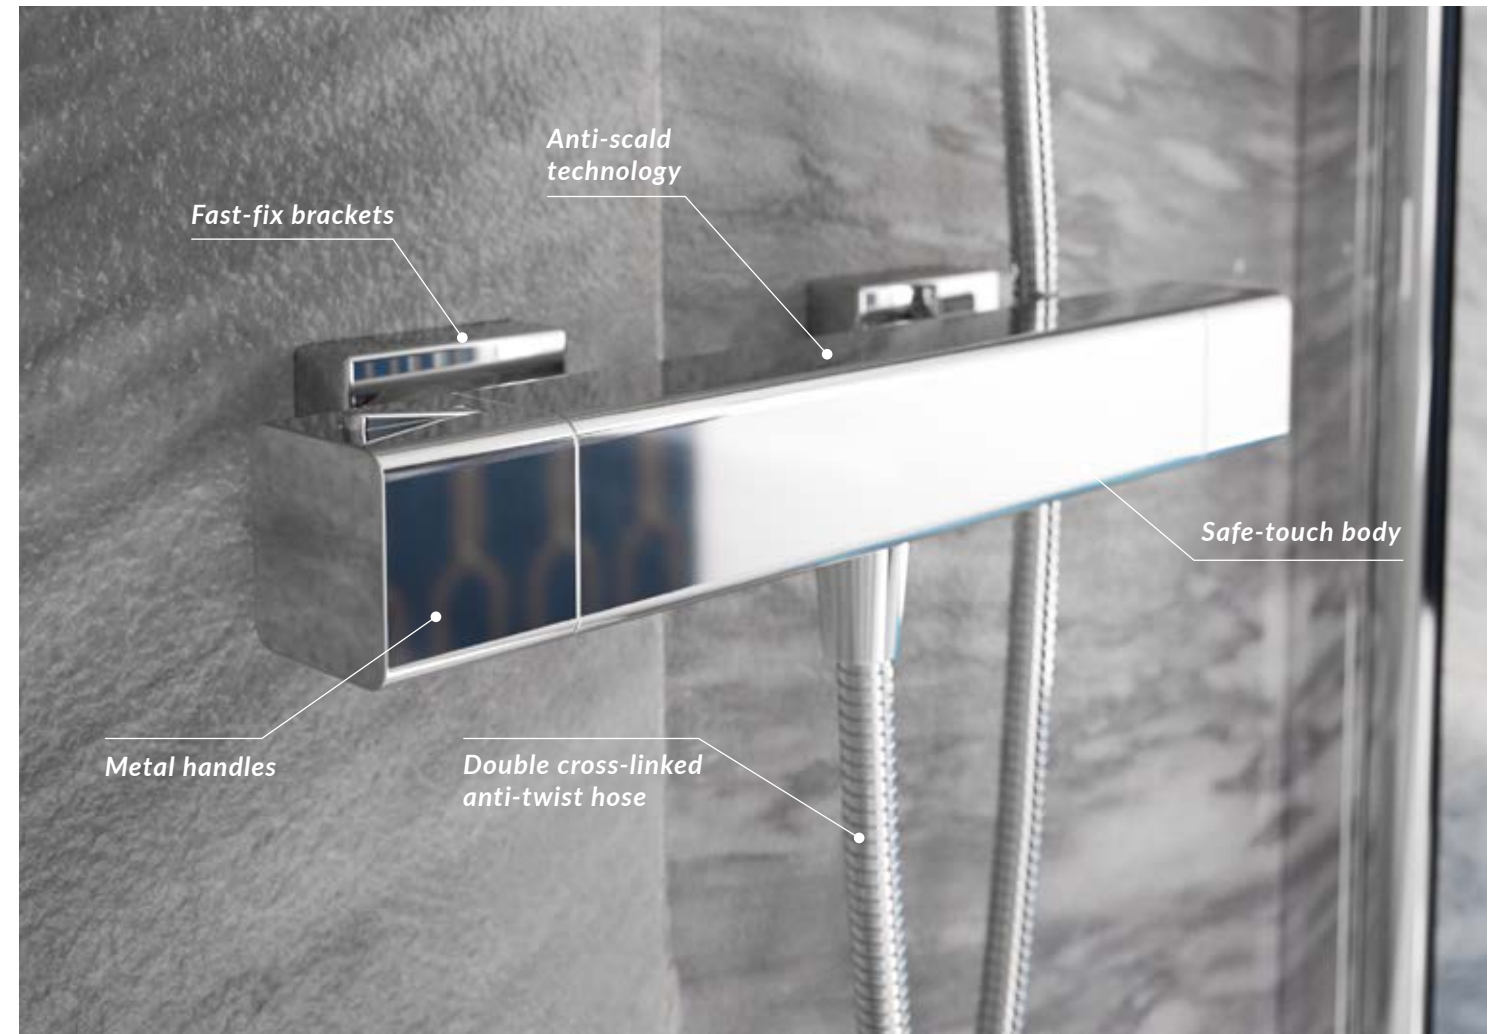

CONCEALED SHOWER VALVE

A shower valve that fits flush to the wall with all working parts hidden for a more minimalistic look.

SINGLE / DUAL OUTLET

The shower valve that controls and delivers water. A single outlet valve delivers water to one outlet e.g. a multi-function handset. A dual outlet shower valve delivers water to an overhead soaker or a handset. We offer a range of single and dual outlet showers in both ENZO and MIO product ranges.

EXPOSED SHOWER VALVE

A shower valve that fits on the wall. Supplied with fast-fix brackets for easy, quick installation. Making them the ideal choice for a quick bathroom refresh.

SLIDE RAIL

A wall-mounted rail with a sliding handset holder to position your handset perfectly.

Compact outlet and combined holder

Double cross-linked anti-twist hose

Anti-scald technology

Enzo concealed dual outlet thermostatic shower with overhead arm, soaker and rinse station

CODE: IX600014CP

For the ultimate in minimalistic chic, Enzo concealed features a large overhead soaker and handset outlet. The concealed valve is sleek and stylish, and the soaker & handset can be installed at most locations relative to each other, allowing for many installation layouts.

Anti-scald Technology

Shower Handset

inspiration

Scan for data sheet and instructions

The showering collection by Intatec, with thermostatic anti-scald technology built-in.

Mio safe-touch single outlet thermostatic shower with flexible riser kit