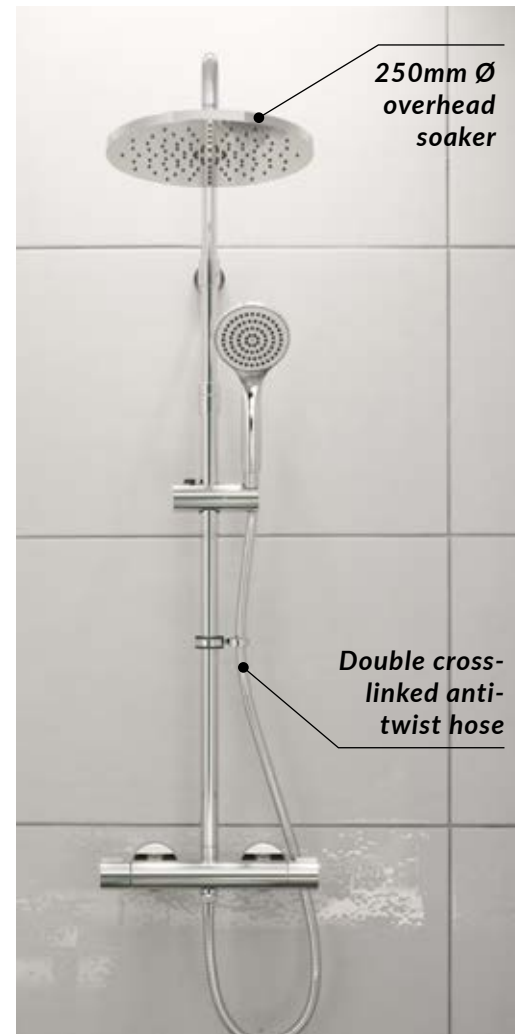

EXPOSED SHOWER VALVE

A shower valve that fits on the wall. Supplied with fast-fix brackets for easy, quick installation. Making them the ideal choice for a quick bathroom refresh.

SLIDE RAIL

A wall-mounted rail with a sliding handset holder to position your handset perfectly.

CODE: IX100025CP

The Enzo Deluxe bar shower mixer and riser kit boasts all of the safety features of our standard Enzo range, as well as a stylish smooth anti-twist, easy-clean hose and metal handles.

Shower Valve

inspiration

Scan for data sheet and instructions

The showering collection by Intatec, with thermostatic anti-scald technology built-in.

Enzo safe-touch dual outlet thermostatic shower with telescopic riser kit, overhead soaker and handset