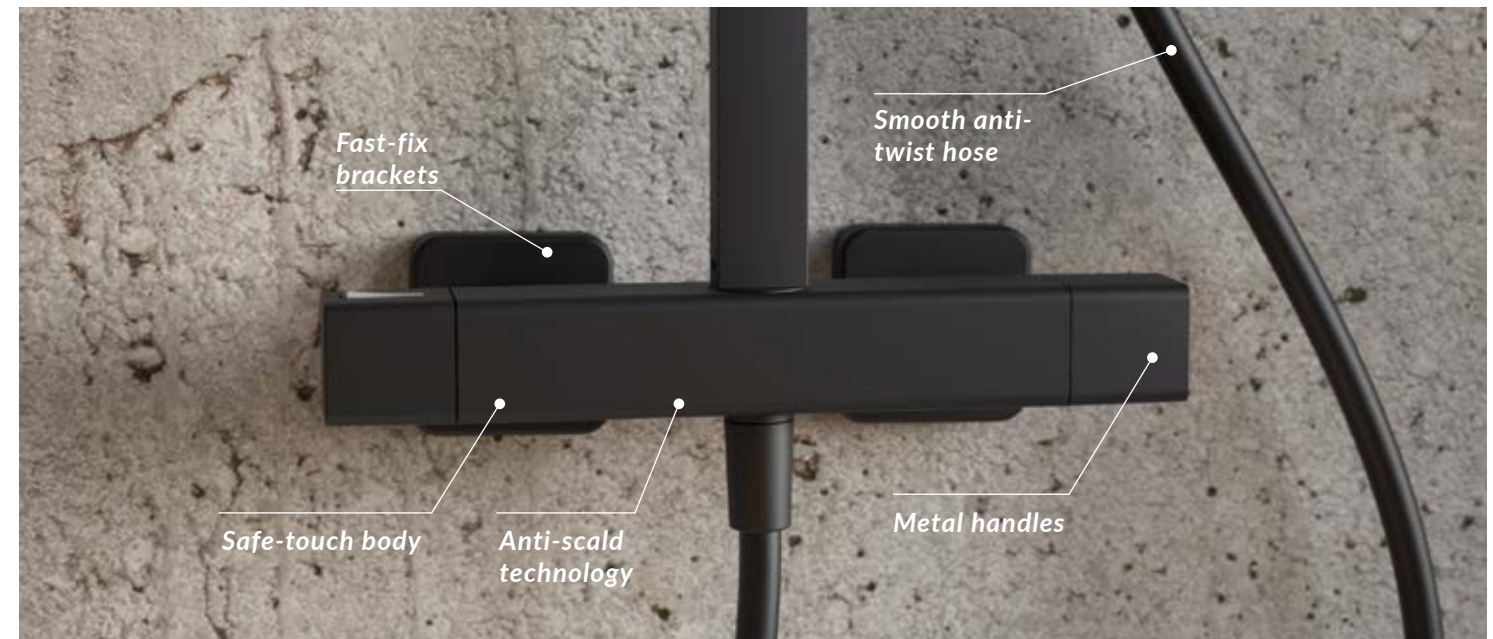

EXPOSED SHOWER VALVE

A shower valve that fits on the wall. Supplied with fast-fix brackets for easy, quick installation. Making them the ideal choice for a quick bathroom refresh.

SLIDE RAIL

A wall-mounted rail with a sliding handset holder to position your handset perfectly.

Anti-scald Technology

Safe-touch Body

Soft edges

Anti-scald technology

Safe-touch body

Smooth anti-twist hose

Fast-fix brackets

inspiration

Scan for data sheet and instructions

The showering collection by intatec, with thermostatic anti-scald technology built-in.

Mio black safe-touch dual outlet thermostatic shower with telescopic riser kit, overhead soaker and multi-function handset