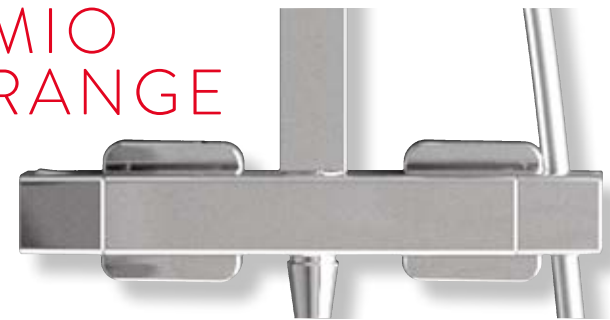

MIO RANGE

- 24 safe-touch single outlet thermostatic shower
- 26 deluxe safe-touch single outlet thermostatic shower
- 28 safe-touch dual outlet thermostatic shower
- 30 deluxe safe-touch dual outlet thermostatic shower
- 32 black safe-touch dual outlet thermostatic shower
- 34 concealed single outlet thermostatic shower
- 36 concealed dual outlet thermostatic shower

- 38 technical information

be inspired by Intatec's stylish
new showering collection.