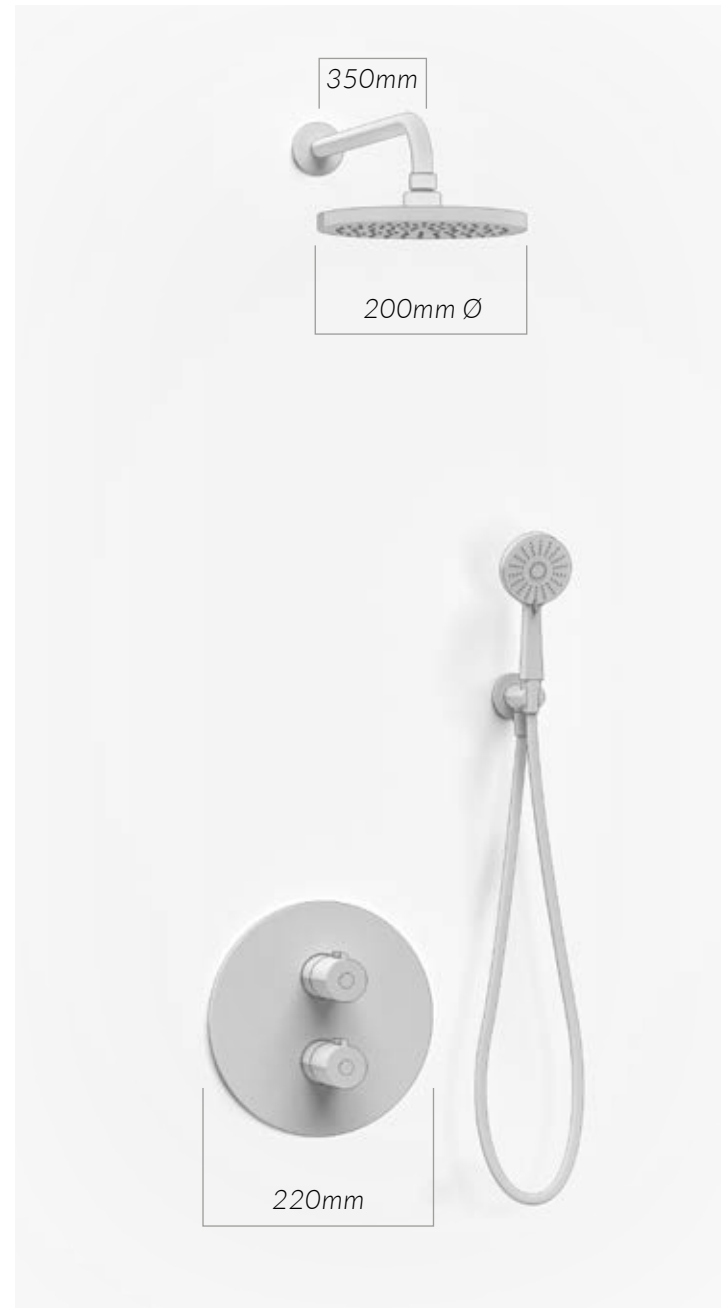

ENZO
CODE: IX600014CP

OPERATING REQUIREMENTS

Minimum operating pressure: 0.2 bar (dynamic)
Maximum operating pressure: 5 bar (static)
Maximum inlet temperature 65°C
Factory preset temperature 38°C with override button
and maximum temperature stop
Outlet connection: G½" BSP
Minimum temperature differential between
hot inlet and mixed outlet to achieve cold
water fail safe: 15°C

OPERATING REQUIREMENTS

Minimum operating pressure: 0.5 bar (dynamic)
Maximum operating pressure: 5 bar (static)
Maximum Inlet Temperature: 65°C
Factory preset temperature 38°C with override button
and maximum temperature stop
Outlet connections: G½" BSP (bottom) G½" BSP (top)
Minimum temperature differential between
hot inlet and mixed outlet to achieve cold
water fail safe: 15°C