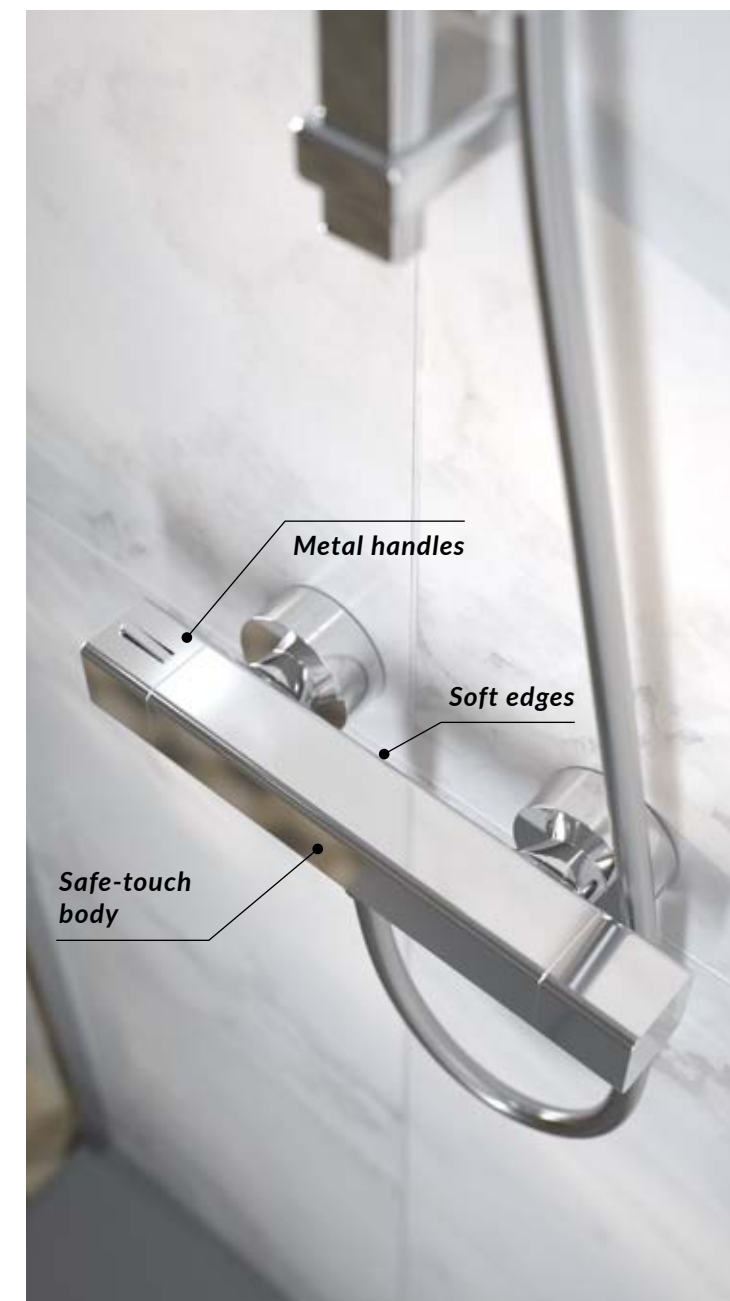

EXPOSED SHOWER VALVE

A shower valve that fits on the wall. Supplied with fast-fix brackets for easy, quick installation. Making them the ideal choice for a quick bathroom refresh.

SLIDE RAIL

A wall-mounted rail with a sliding handset holder to position your handset perfectly.

Anti-scald Technology

Safe-touch Body

inspiration

Scan for data sheet and instructions

The showering collection by Intatec, with thermostatic anti-scald technology built-in.

Mio deluxe safe-touch single outlet thermostatic shower with flexible riser kit

Anti-scald Technology

Safe-touch Body

inspiration

Scan for data sheet and instructions

The showering collection by Intatec, with thermostatic anti-scald technology built-in.

Mio safe-touch dual outlet thermostatic shower with telescopic riser kit, overhead soaker and handset