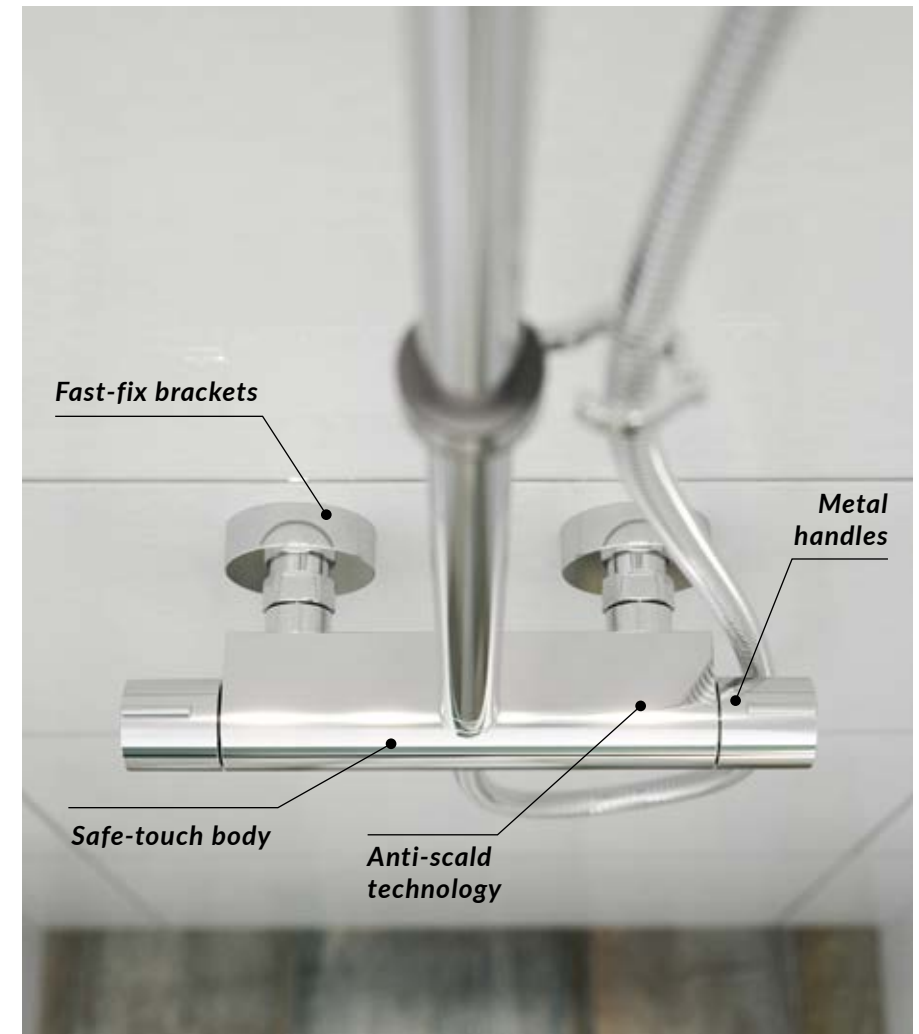

EXPOSED SHOWER VALVE

A shower valve that fits on the wall. Supplied with fast-fix brackets for easy, quick installation. Making them the ideal choice for a quick bathroom refresh.

SLIDE RAIL

A wall-mounted rail with a sliding handset holder to position your handset perfectly.

Safe-touch Body

Shower Valve

inspiration

Scan for data sheet and instructions

The showering collection by Intatec, with thermostatic anti-scald technology built-in.

Enzo deluxe safe-touch single outlet thermostatic shower with flexible riser kit and multi-function handset

CODE: IX100025CP

The Enzo Deluxe bar shower mixer and riser kit boasts all of the safety features of our standard Enzo range, as well as a stylish smooth anti-twist, easy-clean hose and metal handles.

Shower Valve

inspiration

Scan for data sheet and instructions

The showering collection by Intatec, with thermostatic anti-scald technology built-in.

Enzo safe-touch dual outlet thermostatic shower with telescopic riser kit, overhead soaker and handset