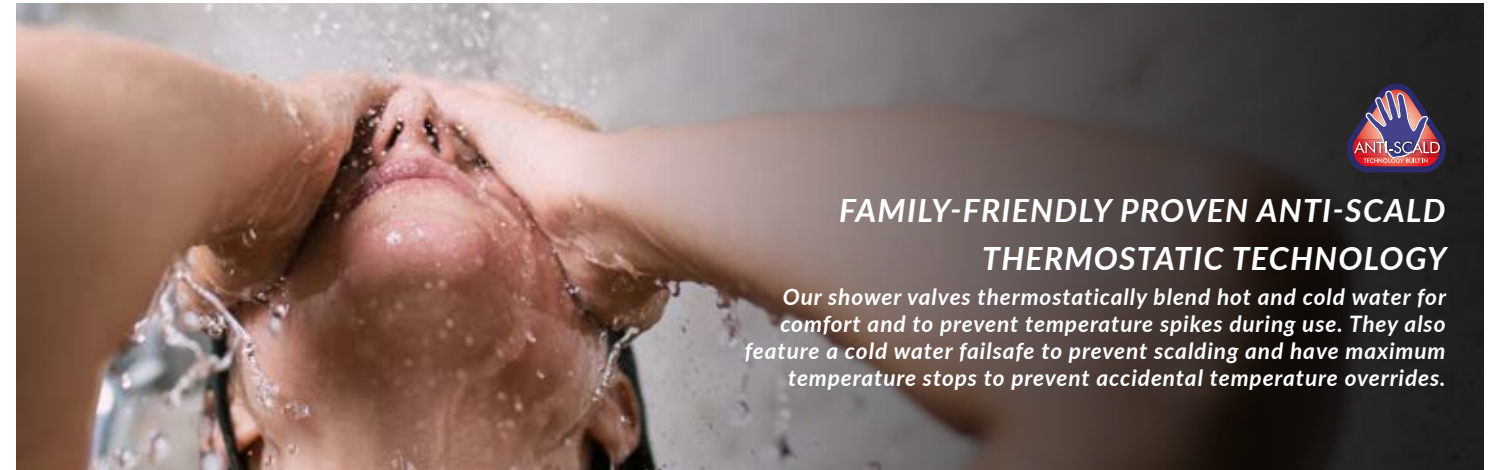

inspiration showering explained

FAMILY-FRIENDLY PROVEN ANTI-SCALD THERMOSTATIC TECHNOLOGY

Our shower valves thermostatically blend hot and cold water for comfort and to prevent temperature spikes during use. They also feature a cold water failsafe to prevent scalding and have maximum temperature stops to prevent accidental temperature overrides.