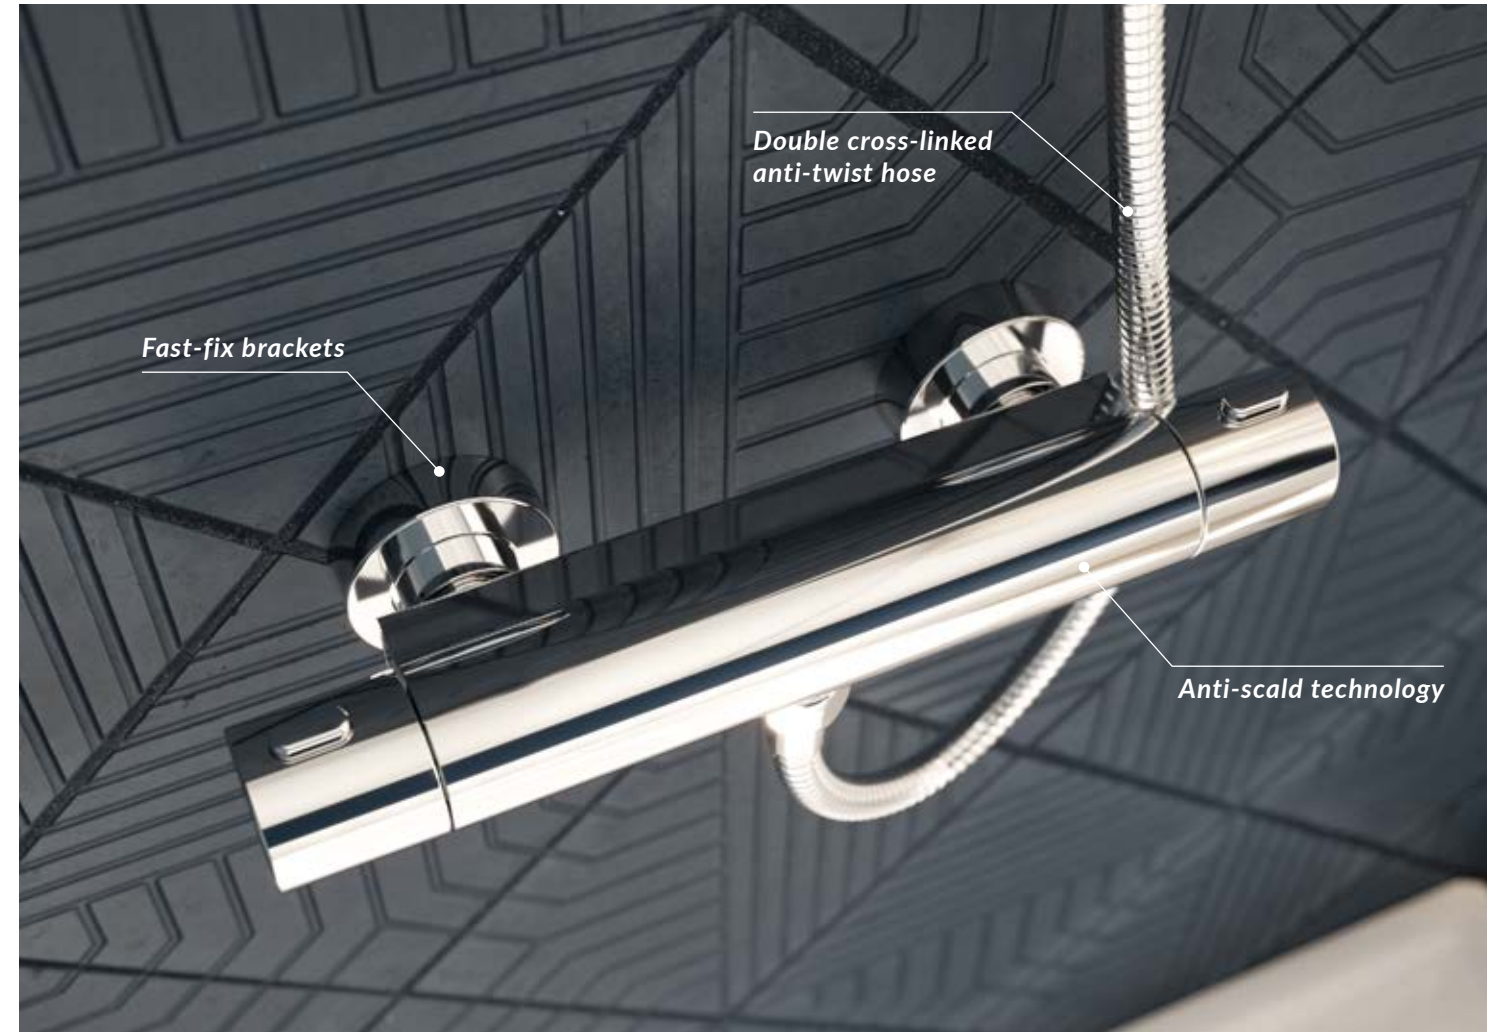

CONCEALED SHOWER VALVE

A shower valve that fits flush to the wall with all working parts hidden for a more minimalistic look.

SINGLE / DUAL OUTLET

The shower valve that controls and delivers water. A single outlet valve delivers water to one outlet e.g. a multi-function handset. A dual outlet shower valve delivers water to an overhead soaker or a handset. We offer a range of single and dual outlet showers in both ENZO and MIO product ranges.

EXPOSED SHOWER VALVE

A shower valve that fits on the wall. Supplied with fast-fix brackets for easy, quick installation. Making them the ideal choice for a quick bathroom refresh.

SLIDE RAIL

A wall-mounted rail with a sliding handset holder to position your handset perfectly.

inspiration

Scan for data sheet and instructions

The showering collection by Intatec, with thermostatic anti-scald technology built-in.

Double cross-linked anti-twist hose

Fast-fix brackets

Anti-scald technology