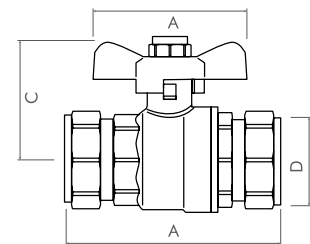

- Meets the requirements of BS EN 331:1998+A1:2010
- Independently assessed and certified
- Available in lever and butterfly handles
- Sizes from 15mm - 54mm and 1/4" - 2"
- Temperature rating for gas application -20°C - 60°C
- Temperature rating for non-gas application -20°C - 110°C
- Pressure rating PN16 compression PN25 female

15mm gas butterfly ball valve	IN89ATC15
22mm gas butterfly ball valve	IN89ATC22
28mm gas butterfly ball valve	IN89ATC28

1/4" female gas lever ball valve	IN90ALP010
1/2" female gas lever ball valve	IN90ALP015
3/4" female gas lever ball valve	IN90ALP020
1" female gas lever ball valve	IN90ALP025
1 1/4" female gas lever ball valve	IN90ALP032
1 1/2" female gas lever ball valve	IN90ALP040
2" female gas lever ball valve	IN90ALP050

1/2" female gas butterfly ball valve	IN90ATP015
3/4" female gas butterfly ball valve	IN90ATP020
1" female gas butterfly ball valve	IN90ATP025

### iball GAS BALL VALVES

Code	A	B	C	D
IN89ALC15	67	99	47	15mm
IN89ALC22	80	99	52	22mm
IN89ALC28	93	115	61	28mm
IN89ALC35	105	140	77	35mm
IN89ALC42	124	140	83	42mm
IN89ALC54	143	165	96	54mm

Code	A	B	C	D
IN89ATC15	67	54	39	15mm
IN89ATC22	80	54	42	22mm
IN89ATC28	93	70	51	28mm