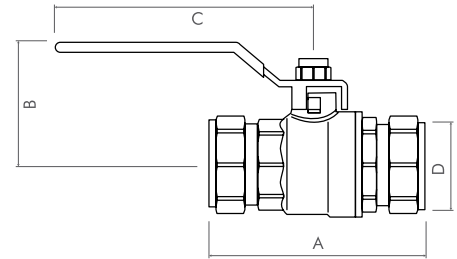

- Meets the requirements of BS EN 331:1998+A1:2010
- Independently assessed and certified
- Available in lever and butterfly handles
- Sizes from 15mm - 54mm and 1/4" - 2"
- Temperature rating for gas application -20°C - 60°C
- Temperature rating for non-gas application -20°C - 110°C
- Pressure rating PN16 compression PN25 female

#### Product Range

15mm gas lever ball valve	IN89ALC15
22mm gas lever ball valve	IN89ALC22
28mm gas lever ball valve	IN89ALC28
35mm gas lever ball valve	IN89ALC35
42mm gas lever ball valve	IN89ALC42
54mm gas lever ball valve	IN89ALC54

15mm gas butterfly ball valve	IN89ATC15
22mm gas butterfly ball valve	IN89ATC22
28mm gas butterfly ball valve	IN89ATC28

1/4" female gas lever ball valve	IN90ALP010
1/2" female gas lever ball valve	IN90ALP015
3/4" female gas lever ball valve	IN90ALP020
1" female gas lever ball valve	IN90ALP025
1 1/4" female gas lever ball valve	IN90ALP032
1 1/2" female gas lever ball valve	IN90ALP040
2" female gas lever ball valve	IN90ALP050

### iball GAS BALL VALVES

Code	A	B	C	D
IN89ALC15	67	99	47	15mm
IN89ALC22	80	99	52	22mm
IN89ALC28	93	115	61	28mm
IN89ALC35	105	140	77	35mm
IN89ALC42	124	140	83	42mm
IN89ALC54	143	165	96	54mm

Code	A	B	C	D
IN89ATC15	67	54	39	15mm
IN89ATC22	80	54	42	22mm
IN89ATC28	93	70	51	28mm