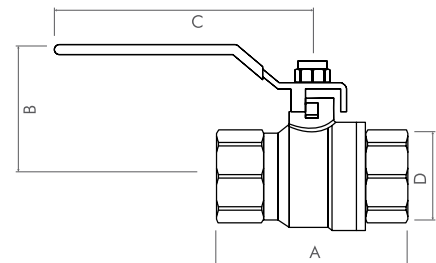

### iball GAS BALL VALVES

Code	A	B	C	D
IN89ALC15	67	99	47	15mm
IN89ALC22	80	99	52	22mm
IN89ALC28	93	115	61	28mm
IN89ALC35	105	140	77	35mm
IN89ALC42	124	140	83	42mm
IN89ALC54	143	165	96	54mm

Code	A	B	C	D
IN89ATC15	67	54	39	15mm
IN89ATC22	80	54	42	22mm
IN89ATC28	93	70	51	28mm

Code	A	B	C	D
IN90ALP008	46	41	89	1/4"
IN90ALP010	46	41	89	3/8"
IN90ALP015	59	48	99	1/2"
IN90ALP020	67	52	99	3/4"
IN90ALP025	77	61	115	1"
IN90ALP032	89	77	140	1 1/4"
IN90ALP040	98	83	140	1 1/2"
IN90ALP050	122	96	165	2"

Code	A	B	C	D
IN90ATP015	59	39	54	1/2"
IN90ATP020	67	42	54	3/4"
IN90ATP025	77	51	70	1"