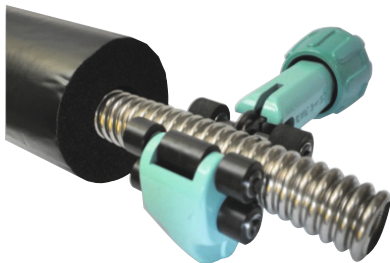

## Introduction

Intas range of solar tools and flashings have been designed to compliment any solar installation where the roof fabric needs to be penetrated to allow access for pipe work and sensor cables. Our solar flashings are able to make a water tight seal on all standard roofing materials, including tiles, slate and metal. Our solar tools are a must-have for any installing engineer, enabling them to cut and flange DN16 and DN20 pipe.

SINGLE PIPE/CABLE SLATES

- Comprehensive range of flashings available
- Suitable for all standard roofing materials
- Makes a weathertight seal on pipe and cable
- Available in lead and aluminium
- Single and twin pipe slates stocked

## Product Range

9411001

201971

Description	Code
Pack of two single lead roof flashings with silicone seal	SEA.110L
Single lead tile with two silicone pipe seals	SEA-55TWIN
Single aluminium tile with two silicone pipe seals	SEA.220A
Single pipe flashing BLACK	SEA-550BLK
Single pipe flashing RED	SEA-550RED
Cable flashing BLACK	SEA-325BLK
Cable pipe flashing RED	SEA-325RED
Inox superflex pipe cutter	941001
Inox flanging tool	201971