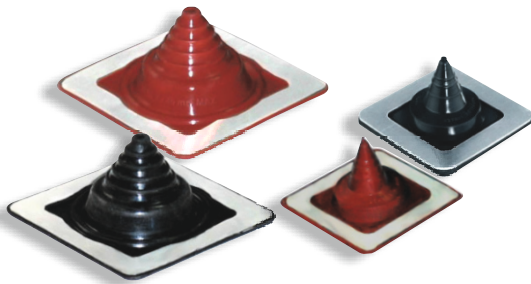

# SOLAR TOOLS & FLASHINGS

LEAD/ALUMINIUM ROOF SLATE

## Introduction

Intas range of solar tools and flashings have been designed to compliment any solar installation where the roof fabric needs to be penetrated to allow access for pipe work and sensor cables. Our solar flashings are able to make a water tight seal on all standard roofing materials, including tiles, slate and metal. Our solar tools are a must-have for any installing engineer, enabling them to cut and flange DN16 and DN20 pipe.

SINGLE PIPE/CABLE SLATES

- Comprehensive range of flashings available
- Suitable for all standard roofing materials
- Makes a weathertight seal on pipe and cable
- Available in lead and aluminium
- Single and twin pipe slates stocked

## Product Range

9411001

201971

Description	Code
Pack of two single lead roof flashings with silicone seal	SEA.110L
Single lead tile with two silicone pipe seals	SEA-55TWIN
Single aluminium tile with two silicone pipe seals	SEA.220A
Single pipe flashing BLACK	SEA-550BLK
Single pipe flashing RED	SEA-550RED
Cable flashing BLACK	SEA-325BLK
Cable pipe flashing RED	SEA-325RED
Inox superflex pipe cutter	941001
Inox flanging tool	201971