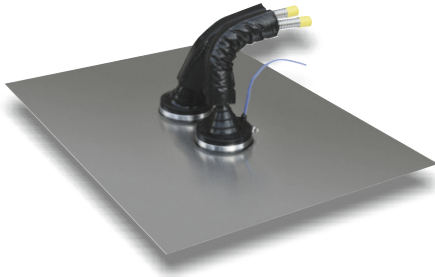

SOLAR TOOLS & FLASHINGS

LEAD/ALUMINIUM ROOF SLATE

Introduction

Intas range of solar tools and flashings have been designed to compliment any solar installation where the roof fabric needs to be penetrated to allow access for pipe work and sensor cables. Our solar flashings are able to make a water tight seal on all standard roofing materials, including tiles, slate and metal. Our solar tools are a must-have for any installing engineer, enabling them to cut and flange DN16 and DN20 pipe.