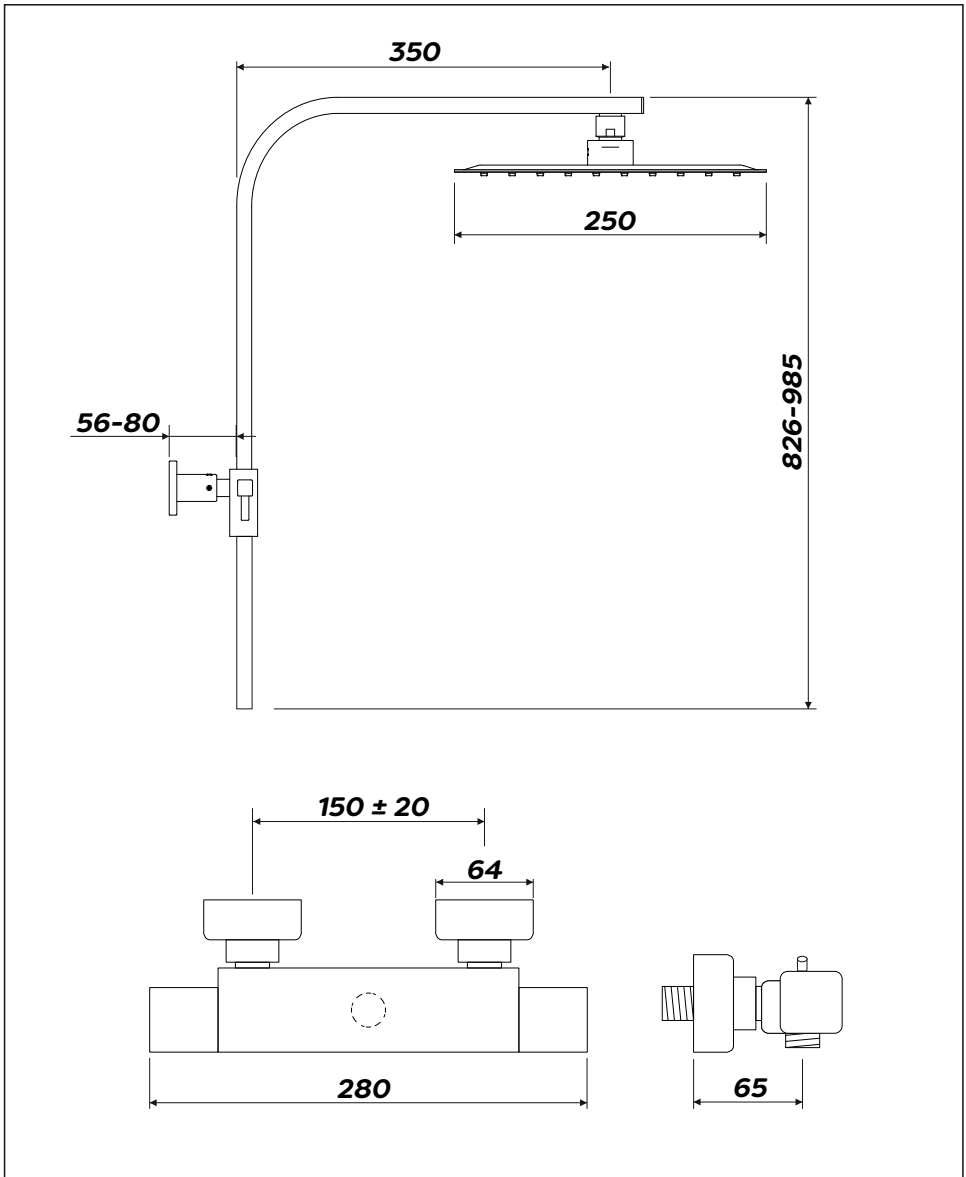

## Product

**MM10032CP - Mio Safe Touch Thermostatic Dual Outlet Bar Shower with Adjustable Riser, Overhead Soaker and Handset**

## Technical Specification

<b>Max Inlet Pressure (static):</b>	<b>5 Bar</b>
<b>Min Inlet Pressure (dynamic):</b>	<b>0.4 Bar</b>
<b>Max Inlet Temperature:</b>	<b>60°C</b>
<b>Factory Pre-set Temperature:</b>	<b>38°C with max temp stop</b>
<b>Temperature Stability:</b>	<b>+/-2°C</b>
<b>Inlet Connections with fast fix:</b>	<b>15mm</b>
<b>Outlet Connections:</b>	<b>G1/2" BSP (bottom)</b>
<b>Min temperature differential between hot inlet and mixed outlet to achieve cold water failsafe:</b>	<b>10°C</b>