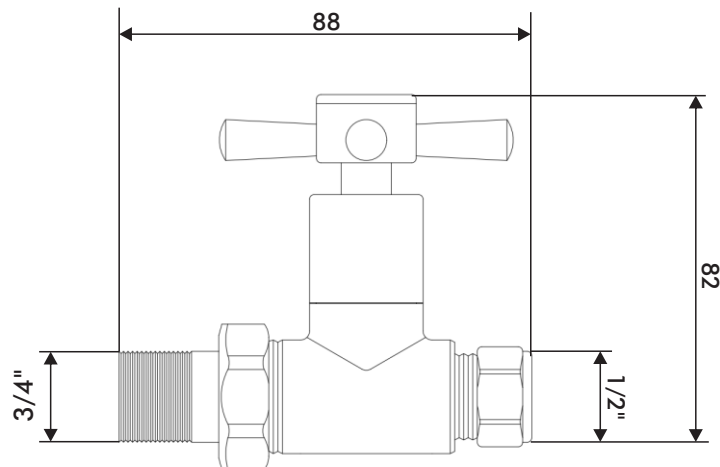

Radiator valves - Inta Radiator Valves

Introduction

You really can achieve the wow factor with inta's radiator valve range which are available from inta commercial and showering collection.

angled cross handle
chrome radiator valve
1035CP

straight cross handle
chrome radiator valve
1034CP

Product Range

Description	Code
Angled cross handle chrome radiator valve	1035CP
Straight cross handle chrome radiator valve	1034CP