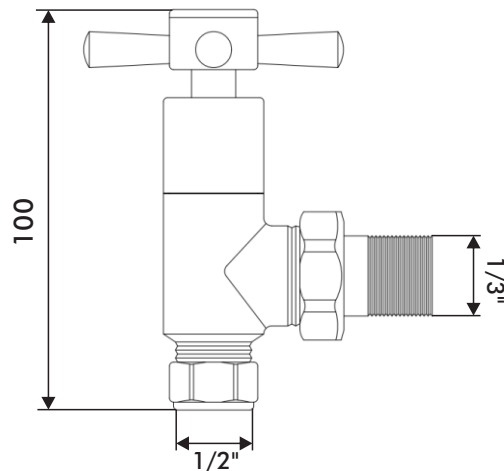

Radiator valves - Inta Radiator Valves

Introduction

You really can achieve the wow factor with inta's radiator valve range which are available from inta commercial and showering collection.

angled cross handle
chrome radiator valve
1035CP

straight cross handle
chrome radiator valve
1034CP

Product Range

Description	Code
Angled cross handle chrome radiator valve	1035CP
Straight cross handle chrome radiator valve	1034CP